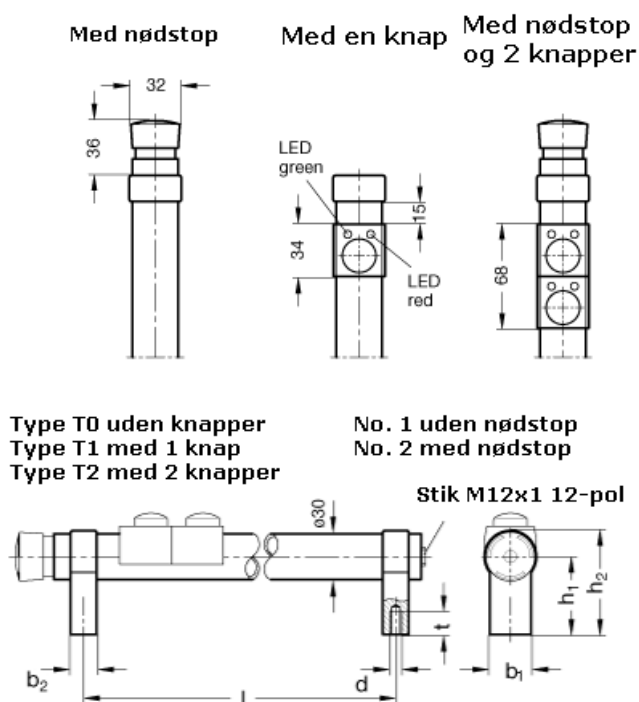

Article number: 201023030012

Description: E+G Tubular handles with switches
GN 331-300-EL-T1-2

Measures

$b_1 = 27$
 $b_2 = 17$
 $d = M 8$
 $h_1 = 51$
 $h_2 = 68$
 $l = 300$
 $t = 15$